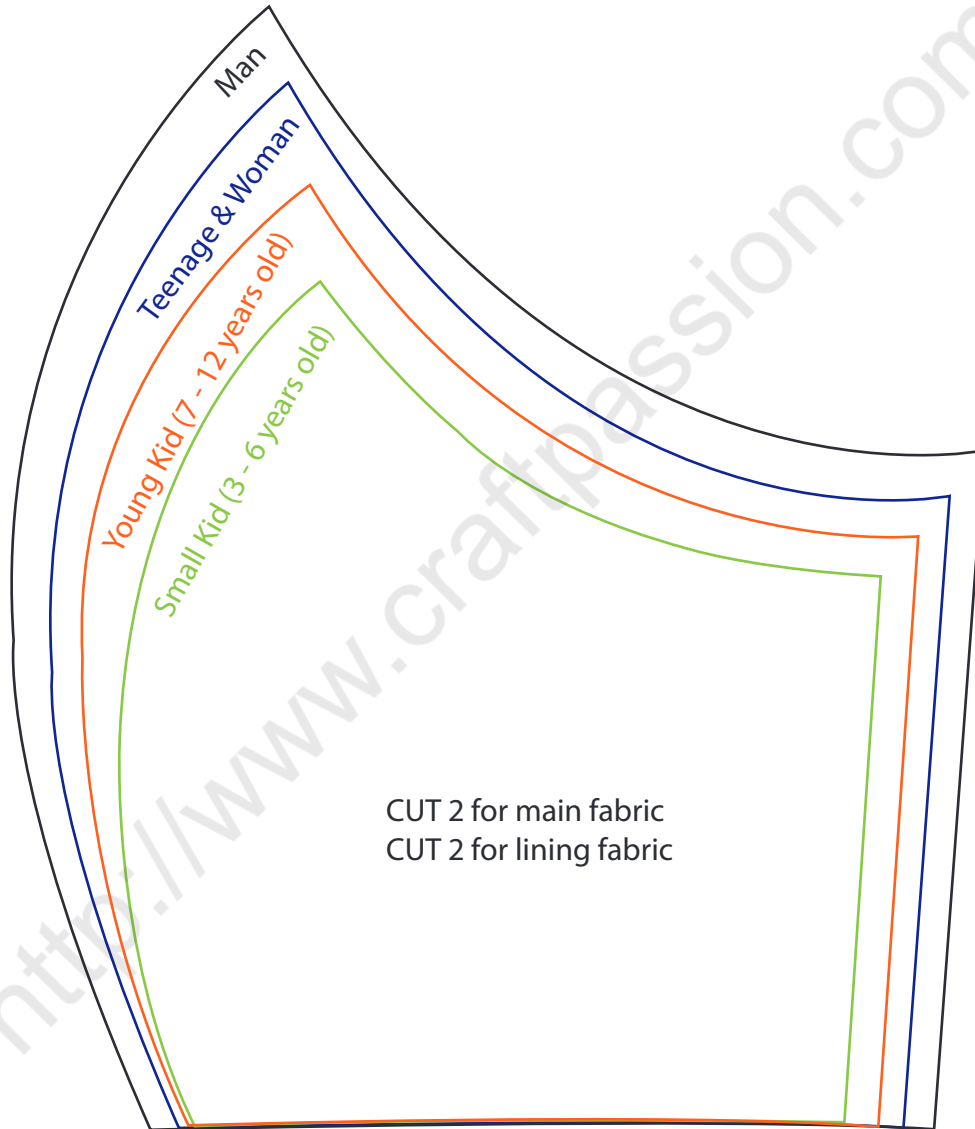

# Face Mask Pattern

(version 2)

<http://www.craftpassion.com/?p=26304>

2"

Please check your scale here after print

Note: Please add 1/4" seam allowance for all the pattern

Copyright © craftpassion.com  
Meant for hobby and personal use only. Do not sell.